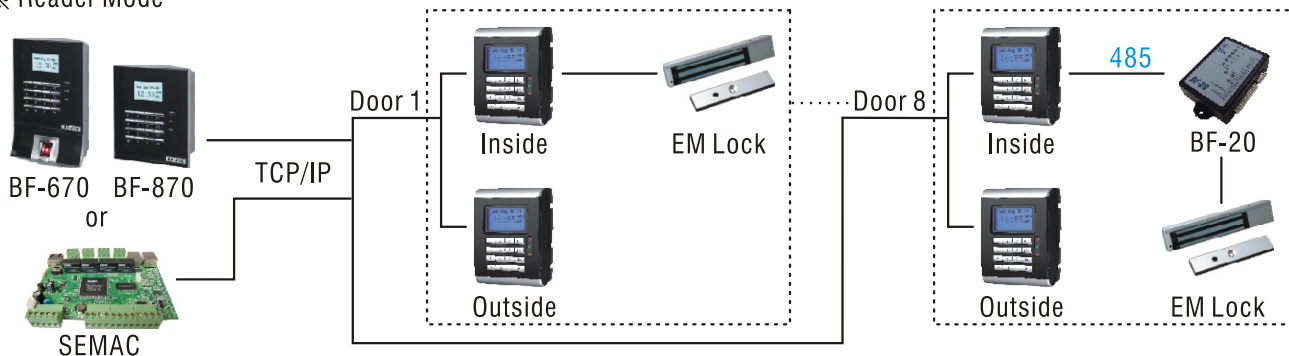

※ Reader Mode