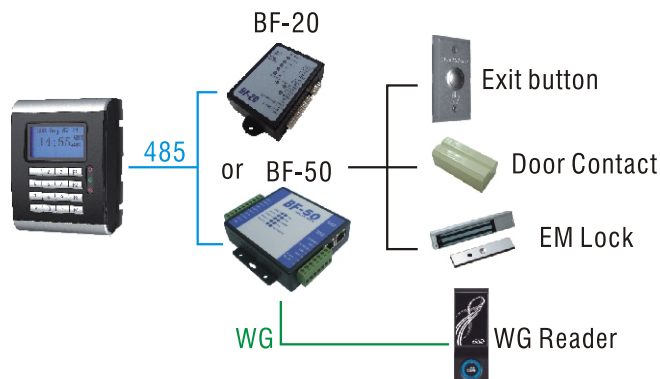

For external reader, BF-20 or BF-50 is an optional