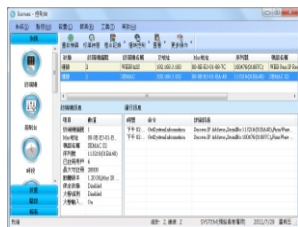

※ SOMAC Software management interface