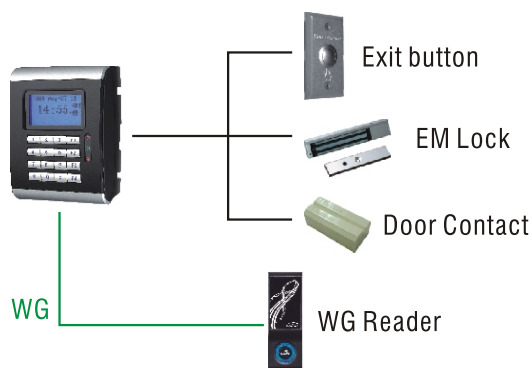

BF Mini

Specification

Verification Option	Card, Card + Pin, Pin
Verification Time	Less than 1 sec.
Registration Time	Less than 2 sec.
Capacity	5,000 Users (Extendable to 20,000)
Log Data	32,768
System Log	2,000
Relay Output	1
Communication Interface	RS-485, TCP/IP
WG In & Out	26/ 34 bit
Communication speed	Ethernet 10/100M, Auto crossover

Card format	125 KHz (EM/TM); 13.56 MHz (Mifare)
Language	Traditional/ Simple Chinese/ English
Keypad	10 numeric keys (0~9) + 6 function keys (F1~F4, #, *) & 1 Door Bell
Display	128 × 64 Dots LCD
Operation Temperature	0°C ~ 65°C
Operation Humidity	5% ~ 95%RH
Power	DC 9~24V, 1A
Weight	400 g
Dimension	130 × 100 × 52 mm

Application

※ Standalone