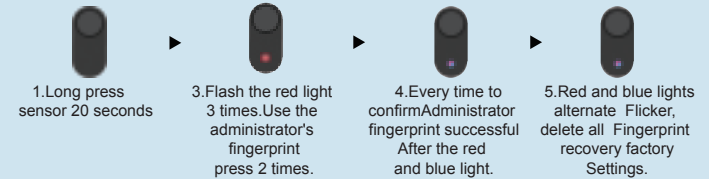

Question

Question	Reason	Solution
Touch the fingerprint sensor. The indicator light is not on	No power	Please charge the fingerprint padlock
	Stand by	Please touch the fingerprint reader
Can not be rechargeable	Is there any foreign matter at the charging port	Please keep the charging port clean and tidy
Can not unlock	Your finger is too try.	Please rub or breathe on your fingers
	Your fingers are too wet	Please wipe the sweat or water off your fingers
	Dirty fingerprints	Please keep your fingers clean
The fingerprint sensor is not clean		Please wipe off the fingerprint reader.

Features of functions

- [Your fingerprint] is the key.] Fingerprint Unlock, convenient.
- [High Capacity] Support 20 sets fingerprints
- [Waterproof and dustproof] Up to IP65 level waterproof can prevent the dust and rain efficiently.
- [1 second to unlock] Super CPU, good recognition, low error rate.
- [Low power consumption] Full charge can provide 3000 switch lock operation.