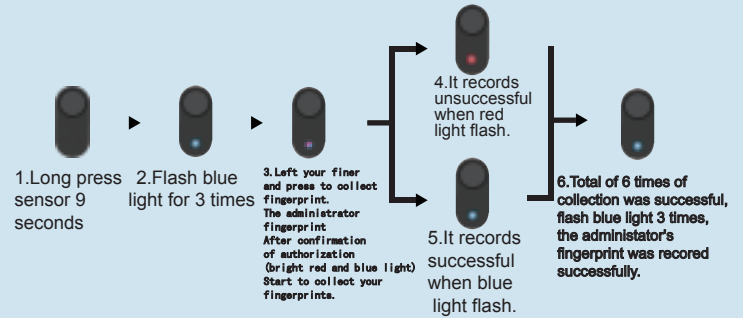

Fingerprint Recording Instructions

(The first and second fingerprints are the administrator fingerprint by default.)

Delete fingerprint/Factory Reset