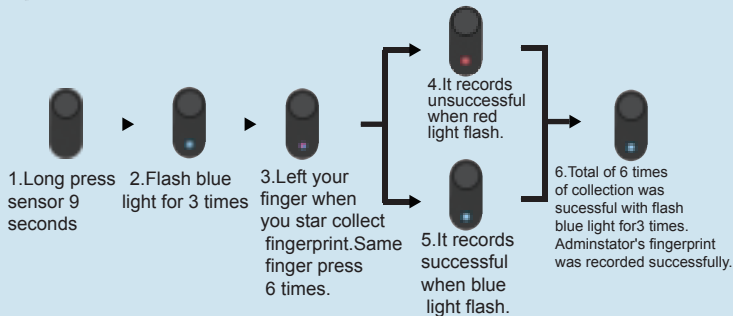

Description Of First Administrator's Fingerprint Record